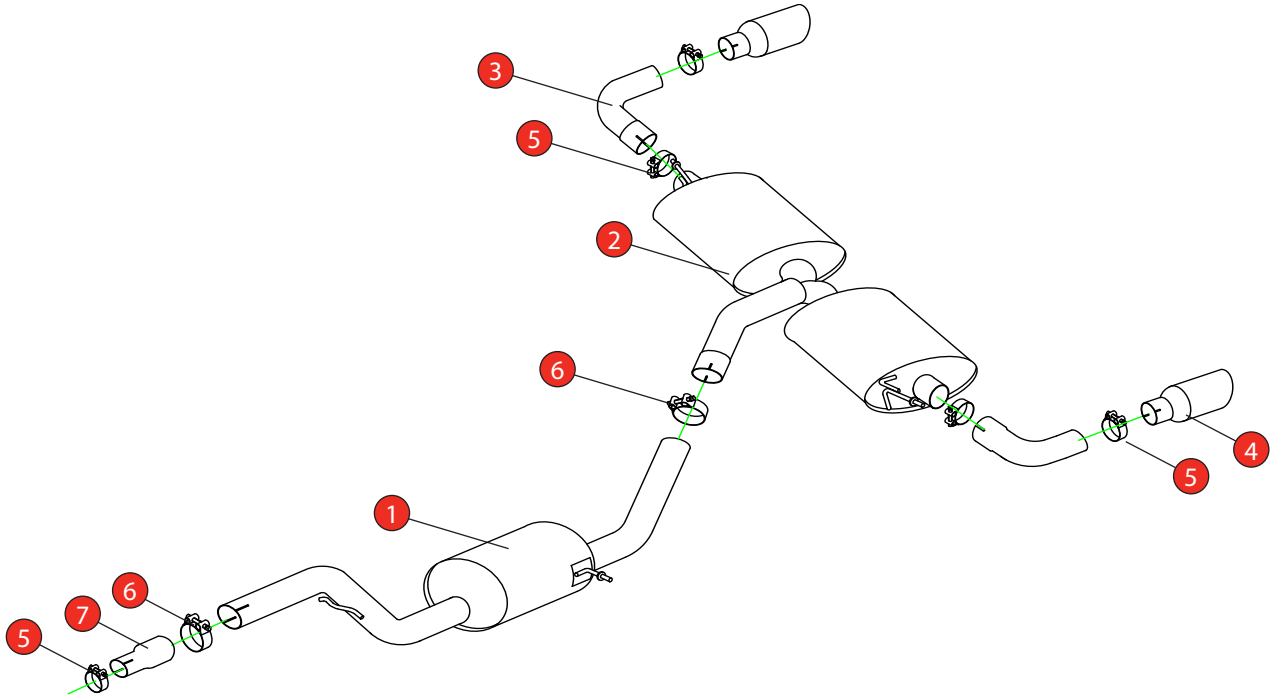

Car	Volkswagen Golf 6 GTi & Edition 35	Part No.	SVW036
Year	2009-2013	Fit Kits	270FK
Notes	Where not supplied use original fittings	Features	Pipe Diameter:- 76mm

Estimated Fitting Time: 60 Minutes

NO.	PART NO.	DESCRIPTION	QTY
1	588VW	Resonated Centre Section	1
2	747VW	Rear Silencer	1
3	691BM	Trim Connecting Pipe	2
4	Z023.10061	Ø100mm Polished Daytona Trim	2
Fit Kit			
5	Z016.10064	63-68mm H/D Clamp	5
6	Z016.10062	76.2mm H/D Clamp	2
7	AD46	Adaptor (USE TO FIT TO O.E SYSTEM)	1

E-MARK	N/A
DATE	24/03/2022
ISSUE	05
AUTHORISED	S Shipley

NOTE: ENSURE SCORPION SYSTEM IS CLEAR OF MOVING PARTS AND ALL ORIGINAL FUNCTIONS WORK CORRECTLY.

STAY CONNECTED TO RED POWER.